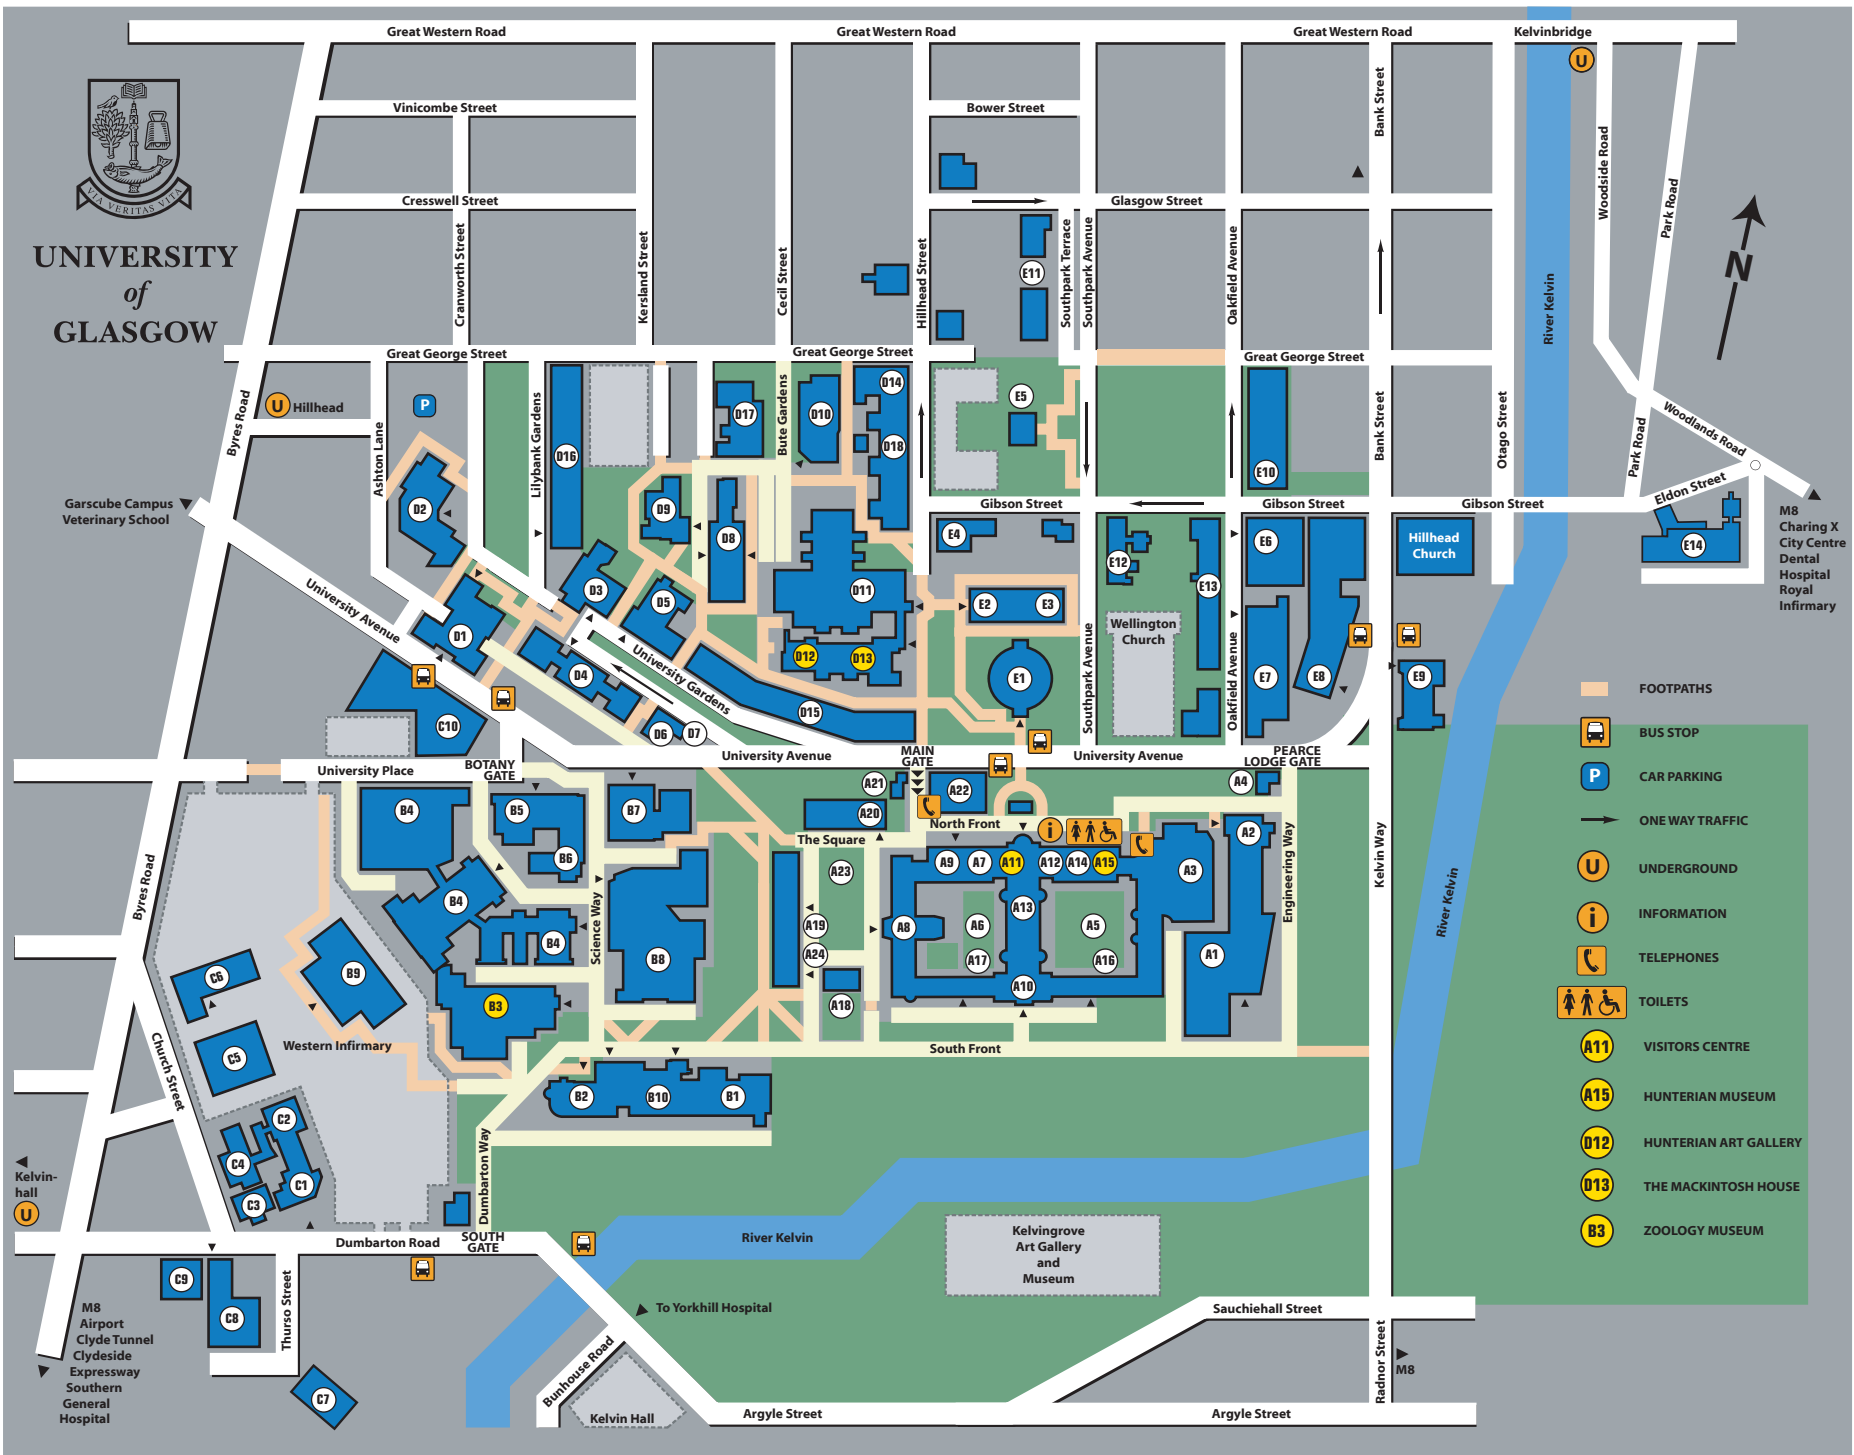

UNIVERSITY of GLASGOW

Garscube Campus Veterinary School

M8 Airport Clyde Tunnel Clydeside Expressway Southern General Hospital

M8 Charing X City Centre Dental Hospital Royal Infirmary

- FOOTPATHS
- BUS STOP
- CAR PARKING
- ONE WAY TRAFFIC
- UNDERGROUND
- INFORMATION
- TELEPHONES
- TOILETS
- VISITORS CENTRE
- HUNTERIAN MUSEUM
- HUNTERIAN ART GALLERY
- THE MACKINTOSH HOUSE
- ZOOLOGY MUSEUM